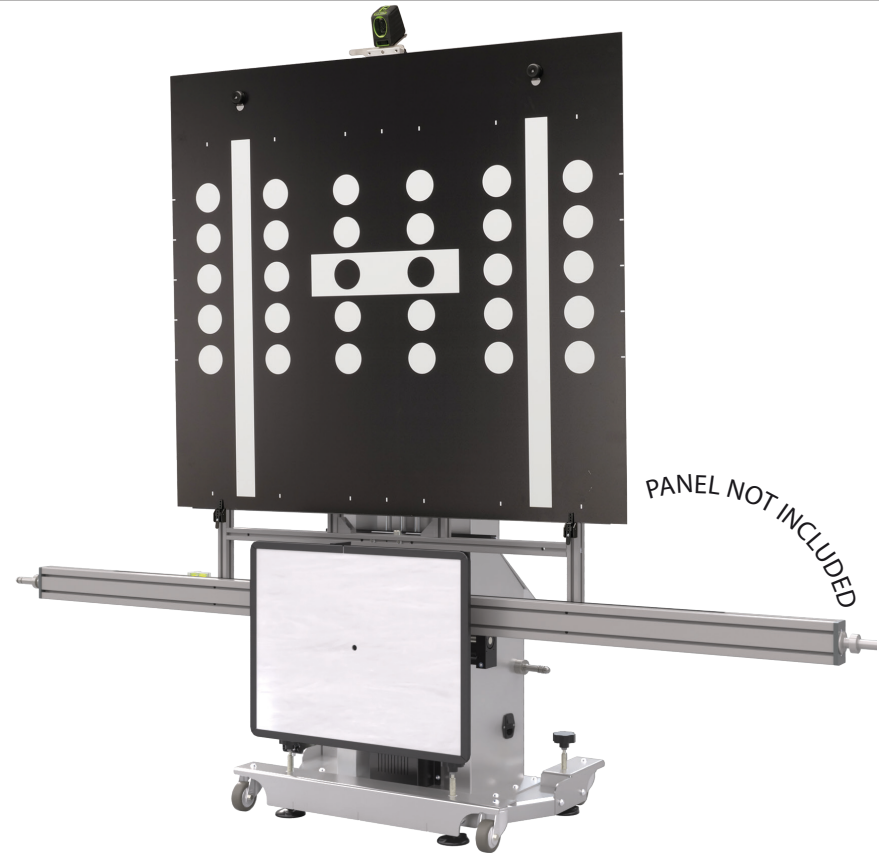

FRONT SENSORS CALIBRATION EQUIPMENT

PROADAS START DIGITAL

DOTAZIONE

Code	Power Supply	Description	
0-62103601/00	110-230/1ph/50-60Hz	PROADAS START DIGITAL The START kit is composed by : PROADAS SCE 910, Radar panel,n, 2 laser pointers, START alignment kit, Long radar bar kit, 75" Monitor, Mini-PC for digital targets reproduction for the front camera. Two (2) brackets are needed (not included as standard).	
8-62100123		Functionality license PROADAS DIGITAL, 12 months subscription (compulsory)	
8-62300014		Customization kit PROADAS START DIGITAL (compulsory)	

FRONT SENSORS CALIBRATION EQUIPMENT

PROADAS RS V1

STANDARD ACCESORIES

Code	Electrical Supply	Description	
0-62103701/00	110-230V/1PH/60-60HZ	PROADAS RS V1 The RS V1 kit is designed for customers not having a wheel aligner and is composed by: PROADAS SCE 910, Radar panel, Optical sensors adjustment kit, Laser pointer support for bracket, Steering lock, License for wheel alignment pre-check; Short bar kit. Four (4) brackets are needed, NOT INCLUDED AS STANDARD	
8-62100012		Functionality license , 12 months subscription (compulsory)	
8-62300015		RS V1 customization kit (compulsory)	

FRONT SENSORS CALIBRATION EQUIPMENT

PROADAS TS V1

STANDARD ACCESORIES

Code	Electrical Supply	Description	
0-62103801/00	110-230V/1PH/60-60HZ	PROADAS TS V1 The TS V1 kit is designed for customers having a NEXION CCD wheel aligner and is composed by : PROADAS SCE 910, Radar panel, HL. V.2 Kit, Short radar bar kit with pins, Laser pointer support for bracket, data exchange kit wheel aligner - PROADAS.	
8-62100012		Functionality license 12 months subscription (compulsory)	
8-62300016		TS V1 customization kit (compulsory)	